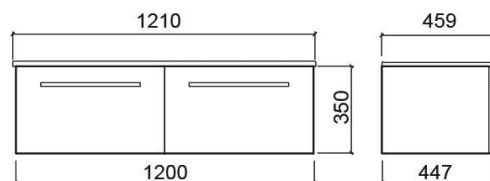

120 Área Plus furniture with 2 drawers - White

Ref. 65052000

EAN Code. 5604815920659

Technical Information

Length: 1200 mm

Width: 482 mm

Height: 350 mm

Weight: 34.50 kg

Collection: [Área Plus](#)

Product type: Vanity units

Material: ;

Bowl position: Right; Left

Variations

Matte black
1200x482x350 mm

Ref. 65052026
EAN Code. 5604815920697
Weight: 34.50 kg

Light Oak
1200x482x350 mm

Ref. 65052079
EAN Code. 5604815920802
Weight: 34.50 kg

Dark Oak
1200x482x350 mm

Ref. 65052078
EAN Code. 5604815920758
Weight: 34.50 kg

Downloads

Cleaning Manuals

Cleaning Manual (PDF) ,

2D & 3D Files

650520 CAD 2D (ZIP) , 650520 CAD 3D (ZIP) ,