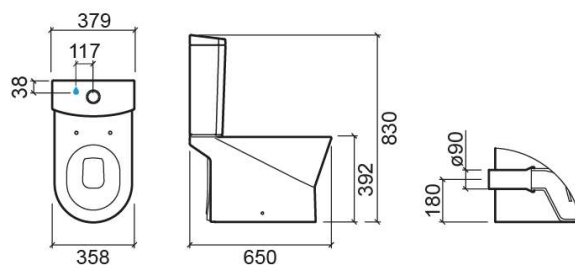

65 Urb.y Pack HO close coupled toilet with Rimflush and toilet seat - White

Ref. 140917004

EAN Code. 5604815332513

Description

Pack elements ? Close coupled HO toilet (140029004), toilet cistern with flush mechanism (140171004LM) and duroplast toilet seat with Clipoff and Slowclose (2403100)

Technical Information

Length: 646 mm

Width: 362 mm

Height: 837 mm

Weight: 52.00 kg

Collection: [Urb.Y](#)

Product type: Toilets

Style: Contemporary

Product Format: Oval

Material: Ceramic

Installation type:

Features

- With Rimflush system
- Horizontal outlet
- Side fixings
- Fixing kit included
- Trap not included

Downloads

Videos

RimFlush (JPG) ,