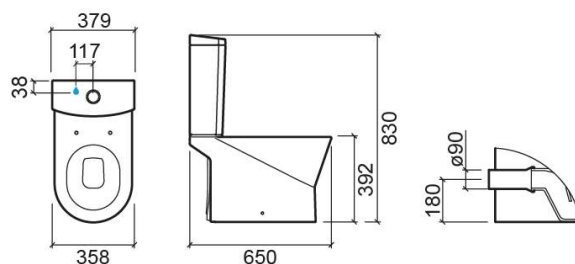

65 Urb.y Pack HO close coupled toilet with Rimflush and toilet seat - White

Ref. 140914004

EAN Code. 5604815331066

Description

Pack Elements - Close coupled HO toilet (140029004); Toilet cistern with flush mechanism and duroplast toilet seat slim with Easyclip (2406100)

Technical Information

Length: 646 mm

Width: 362 mm

Height: 837 mm

Weight: 52.00 kg

Collection: [Urb.Y](#)

Product type: Toilets

Style: Contemporary

Product Format: Oval

Material: Ceramic

Installation type: Floor

Features

- With Rimflush system
- Horizontal outlet
- Side fixings
- Fixing kit included
- Trap not included

Variations

Matte white

646x362x837 mm

Ref. 140914604

EAN Code. 5604815333596

Weight: 52.00 kg

Downloads

Cleaning Manuals

Cleaning Manual (PDF) ,