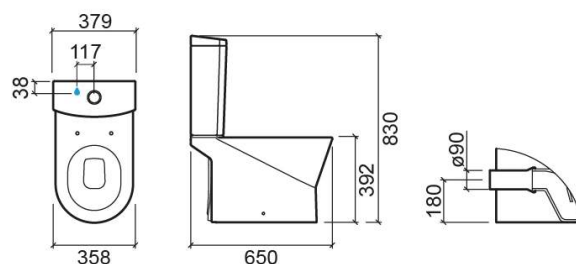

65 Urb.y Pack HO close coupled toilet with Rimflush, cistern with side water supply and toilet seat - White

Ref. 140918004

EAN Code. 5604815331042

Description

Pack elements ? close coupled HO toilet (140029004), water supply cistern (140173004LM) flush mechanism (340731114) and duroplast toilet seat with Clipoff and Slowclose (2403100)

Technical Information

Length: 646 mm

Width: 362 mm

Height: 837 mm

Weight: 52.00 kg

Collection: Urb.Y

Product type: Toilets

Style: Contemporary