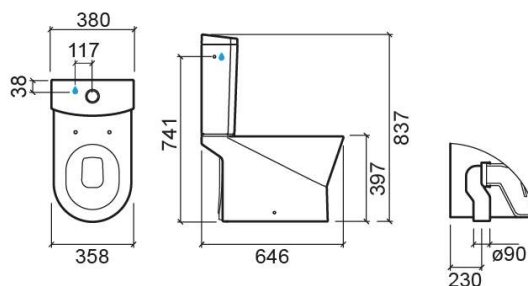

65 Urb.y Pack VO close coupled toilet with Rimflush and toilet seat - White

Ref. 140930004

EAN Code. 5604815332070

Description

Pack elements: Close coupled VO toilet (140029004), Toilet cistern with flush mechanism (140171004LM), Duroplast toilet seat with clipoff (2401100)

Features

- Vertical outlet
- Side fixings
- Fixing kit included
- Trap included

Technical Information

Length: 646 mm

Width: 358 mm

Height: 837 mm

Weight: 52.28 kg

Collection: [Urb.Y](#)

Product type: Toilets

Style: Contemporary

Product Format: Oval

Material: Ceramic

Installation type: Floor