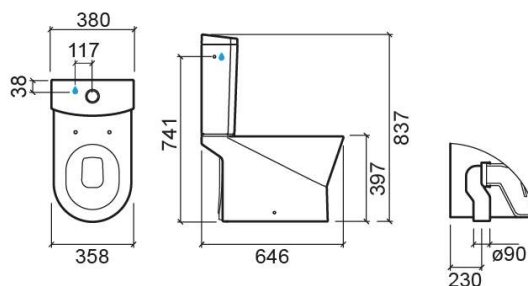

65 Urb.y Pack VO close coupled toilet with Rimflush and toilet seat - White

Ref. 140930004

EAN Code. 5604815332070

Description

Pack elements: Close coupled VO toilet (140029004), Toilet cistern with flush mechanism (140171004LM), Duroplast toilet seat with clipoff (2401100)

Features

- Vertical outlet
- Side fixings
- Fixing kit included
- Trap included

Technical Information

Length: 646 mm

Width: 358 mm

Height: 837 mm

Weight: 52.28 kg

Collection: [Urb.Y](#)