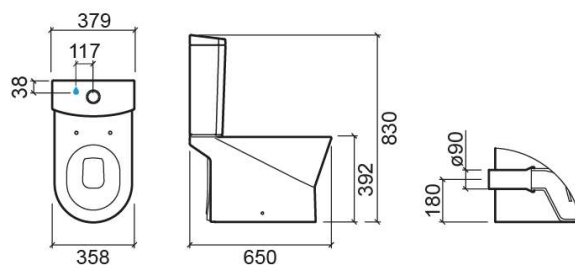

65 Urb.y Pack HO close coupled toilet with Rimflush and toilet seat - White

Ref. 140914004

EAN Code. 5604815331066

Description

Pack Elements - Close coupled HO toilet (140029004); Toilet cistern with flush mechanism and duroplast toilet seat slim with Easyclip (2406100)

Technical Information

Length: 646 mm

Width: 362 mm

Height: 837 mm

Weight: 52.00 kg

Collection: [Urb.Y](#)

Product type: Toilets

Style: Contemporary

Product Format: Oval

Material: Ceramic

Installation type: Floor

Features

- With Rimflush system
- Horizontal outlet
- Side fixings
- Fixing kit included
- Trap not included

Variations

Matte white

646x362x837 mm

Ref. 140914604

EAN Code. 5604815333596

Weight: 52.00 kg

Downloads

Cleaning Manuals

Cleaning Manual (PDF) ,