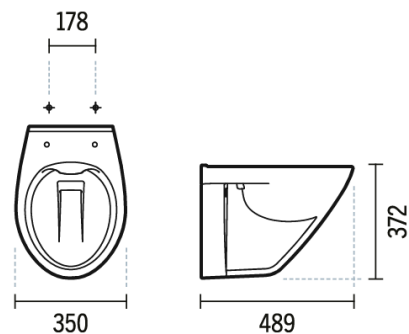

Pack Sanita sospensa Cetus 48 com Rimflush - White

Ref. 110944004

EAN Code. 5604815331622

Description

Pack elements: Wall hung toilet (110044004) Duroplast toilet seat (2101400)

Technical Information

Weight: 18.10 kg

110044 DT (PDF) ,

Installation Dimensions

Cotas de Instalação Sanitas Suspensas (PDF) ,

Quality, Environment and OSH

Declaration of Performance - Water Closet (PDF) ,