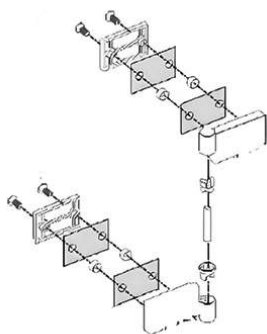

Dobradiça Esquerda para Divisória Cristal - White

Discontinued

Ref. 8A03001000

EAN Code. 5604815459524

Description

Discontinued product - available until permanent stock rupture.

Features

- Spare part for enclosure

Technical Information

Weight: 0.60 kg

Collection: [Componentes_Cristal](#)

Product type: Shower enclosures

Variations

Chrome (Discontinued)

-

Ref. 8A03001011