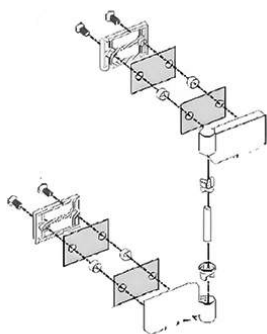

Dobradiça Esquerda para Divisória Cristal - White

Discontinued

Ref. 8A03001000

EAN Code. 5604815459524

Description

Discontinued product - available until permanent stock rupture.

Technical Information

Weight: 0.60 kg

Collection: [Componentes_Cristal](#)

Product type: Shower enclosures

Features

- Spare part for enclosure

Variations

Chrome (Discontinued)

-

Ref. 8A03001011