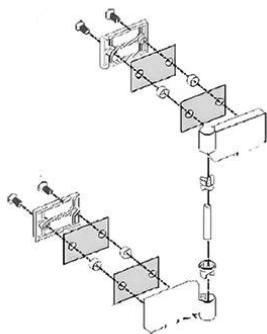

Dobradiça direita para divisória Cristal - White

Discontinued

Ref. 8A03000000

EAN Code. 5604815459517

Description

Discontinued product - available until permanent stock rupture.

Features

- Spare part for enclosure

Technical Information

Weight: 0.60 kg

Collection: [Componentes, Cristal](#)

Product type: Shower enclosures

Variations

Chrome (Discontinued)

-

Ref. 8A03000011