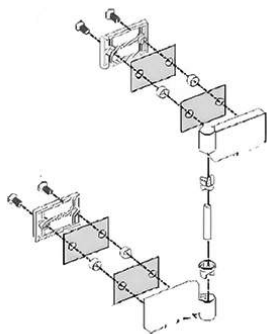

# Dobradiça direita para divisória Cristal - White

Discontinued

Ref. 8A03000000

EAN Code. 5604815459517

## Features

- Spare part for enclosure

## Technical Information

Weight: 0.60 kg

Collection: [Componentes, Cristal](#)

Product type: Shower enclosures