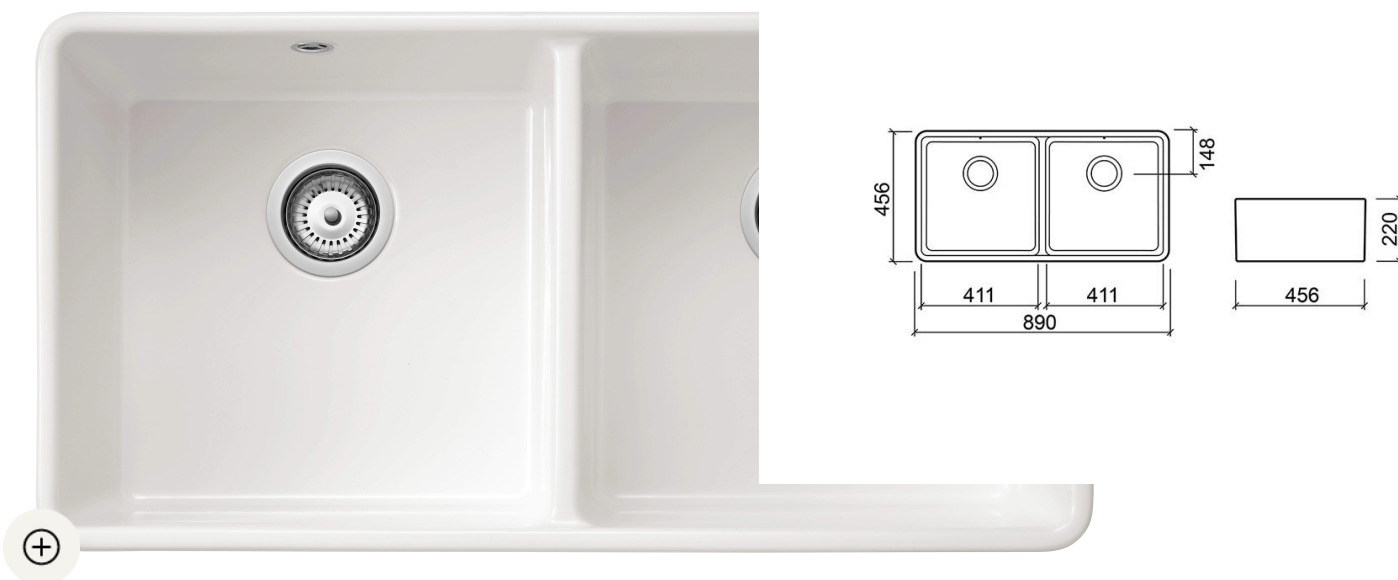

# Lava-louça Farmhouse XL 2 cubas com válvula - White

Ref. 740200V

EAN Code. 5604815331738

## Technical Information

Length: 890 mm

Width: 456 mm

Height: 220 mm

Weight: 38.00 kg

Collection: Farmhouse

Product type: Kitchen sinks

Material: Ceramic

Installation type: Countertop; Apron Front

## Features

- Trap not included
- Ø90 waste included
- With round overflow