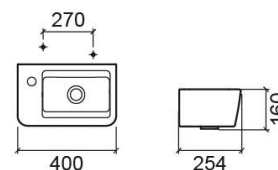

Advance 40 basin - White

Ref. 127330004

EAN Code. 5604815121803

Description

Discontinued product - available until permanent stock rupture.

Technical Information

Length: 400 mm

Width: 254 mm

Height: 160 mm

Weight: 8.5 kg

Collection: [Advance](#)

Product type: Basins

Style: Contemporary

Product Format: Rectangular

Material: Ceramic

Bowl position: Right

Installation type: Wall hung

Features

- With tap hole
- With overflow
- Fixing kit included
- Without embellishing ring

Variations

Black (Discontinued)

400x254x160 mm

Ref. 127330064

EAN Code. 5604815316568