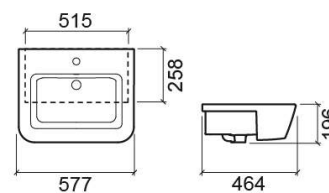

Advance 58 basin - White

Discontinued

Ref. 127350004

EAN Code. 5604815317695

Description

Discontinued product - available until permanent stock rupture.

Features

- With overflow ring
- With tap hole
- With overflow

Technical Information

Length: 577 mm

Width: 464 mm

Height: 196 mm

Weight: 17.90 kg

Collection: [Advance](#)

Product type: Basins

Style: Contemporary

Product Format: Rectangular

Material: Ceramic

Installation type: Semi-recessed