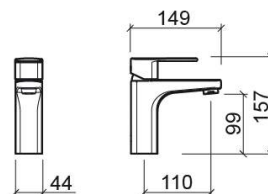

## Technical Information

Length: 149 mm

Width: 44 mm

Height: 157 mm

Weight: 1.45 kg

Collection: Advance

Product type: Taps

Style: Contemporary