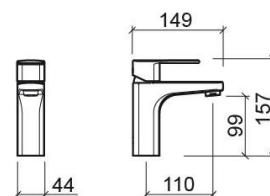

Advance basin mixer with EcoSpot and Cold Open - Chrome

Ref. 527033111

EAN Code. 5604815614411

Technical Information

Length: 149 mm

Width: 44 mm

Height: 157 mm

Weight: 1.45 kg

Collection: Advance

Product type: Taps

Style: Contemporary

Material: Brass; ZAMAK

Installation type: Basin shelf

Features

- With ColdOpen system
- With EcoSpot system
- Fixing kit included
- Hot & cold flexible connectors included
- Single lever mixer
- Waste not included
- Flow rate at 3 Bar - 4L/min to 6L/min