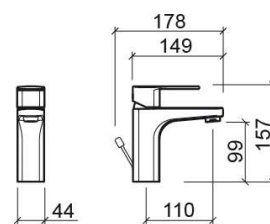

Advance basin mixer with EcoSpot and waste - Chrome

Ref. 527030011

EAN Code. 5604815614381

Technical Information

Length: 178 mm

Width: 44 mm

Height: 157 mm

Weight: 1.95 kg

Collection: Advance

Product type: Taps

Style: Contemporary

Material: Brass; ZAMAK

Installation type: Basin shelf

Features

- With EcoSpot system
- Fixing kit included
- Hot & cold flexible connectors included
- Single lever mixer
- Automatic outlet valve included
- Flow rate at 3 Bar - 4L/min to 6L/min