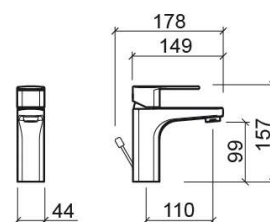

## Technical Information

Length: 178 mm

Width: 44 mm

Height: 157 mm

Weight: 1.95 kg

Collection: Advance

Product type: Taps

Style: Contemporary