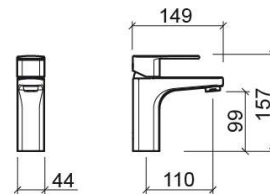

Advance basin mixer with EcoSpot - Chrome

Ref. 527030111

EAN Code. 5604815614374

Technical Information

Length: 149 mm

Width: 44 mm

Height: 157 mm

Weight: 1.44 kg

Collection: [Advance](#)

Product type: Taps

Style: Contemporary

Material: Brass; ZAMAK

Installation type: Basin shelf

Features

- With EcoSpot system
- Fixing kit included
- Hot & cold flexible connectors included
- Single lever mixer
- Waste not included
- Flow rate at 3 Bar - 4L/min to 6L/min