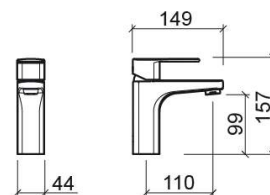

Advance basin mixer with EcoSpot - Chrome

Ref. 527030111

EAN Code. 5604815614374

Technical Information

Length: 149 mm

Width: 44 mm

Height: 157 mm

Weight: 1.44 kg

Collection: [Advance](#)

Product type: Taps

Style: Contemporary

Material: Brass; ZAMAK

Installation type: Basin shelf

Features

- With EcoSpot system
- Fixing kit included
- Hot & cold flexible connectors included
- Single lever mixer
- Waste not included
- Flow rate at 3 Bar - 4L/min to 6L/min