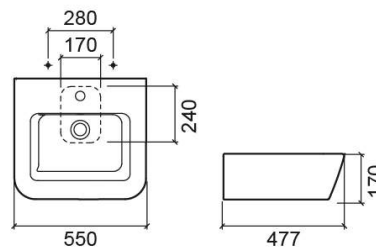

Advance basin - White

Discontinued

Ref. 127300004

EAN Code. 5604815318456

Description

Discontinued product - available until permanent stock rupture.

Technical Information

Length: 550 mm

Width: 477 mm

Height: 170 mm

Weight: 20.8 kg

Collection: [Advance](#)

Product type: Basins

Style: Contemporary

Product Format: Rectangular

Material: Ceramic

Installation type: Countertop; Over pedestal; Wall hung

Features

- With overflow ring
- With tap hole
- With overflow
- Fixing kit included

Variations

White (Discontinued)

650x517x170 mm

Ref. 127310004

EAN Code. 5604815121780

Weight: 20.8 kg

Black (Discontinued)

550x477x170 mm

Ref. 127300064

EAN Code. 5604815121773

Weight: 20.8 kg

Black (Discontinued)

650x517x170 mm