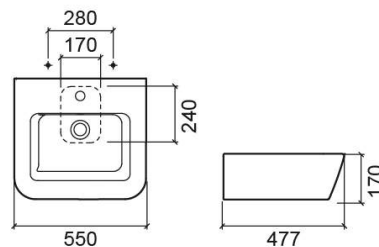

Advance basin - White

Discontinued

Ref. 127300004

EAN Code. 5604815318456

Description

Discontinued product - available until permanent stock rupture.

Technical Information

Length: 550 mm

Width: 477 mm

Height: 170 mm

Weight: 20.8 kg

Collection: [Advance](#)

Product type: Basins

Style: Contemporary

Product Format: Rectangular

Material: Ceramic

Installation type: Countertop; Over pedestal; Wall hung

Features

- With overflow ring
- With tap hole
- With overflow
- Fixing kit included

Variations

White (Discontinued)

650x517x170 mm

Ref. 127310004

EAN Code. 5604815121780

Weight: 20.8 kg

Black (Discontinued)

550x477x170 mm

Ref. 127300064

EAN Code. 5604815121773

Weight: 20.8 kg

Black (Discontinued)

650x517x170 mm