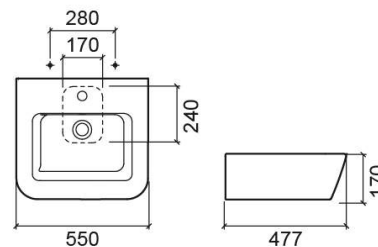

Advance basin - White

Discontinued

Ref. 127300004

EAN Code. 5604815318456

Description

Discontinued product - available until permanent stock rupture.

Technical Information

Length: 550 mm

Width: 477 mm

Height: 170 mm

Weight: 20.8 kg

Collection: [Advance](#)

Product type: Basins

Style: Contemporary

Product Format: Rectangular

Material: Ceramic

Installation type: Countertop; Over pedestal; Wall hung

Features

- With overflow ring
- With tap hole
- With overflow
- Fixing kit included