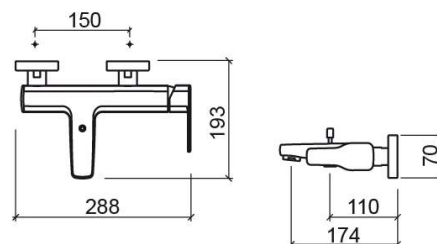

Advance bath mixer - Chrome

Ref. 527080111

EAN Code. 5604815614718

Technical Information

Length: 193 mm

Width: 288 mm

Height: 70 mm

Weight: 2.72 kg

Collection: [Advance](#)

Product type: Taps

Style: Contemporary

Material: Brass; ZAMAK

Installation type: Wall mounted

Features

- Single lever mixer
- Flow rate at 3 Bar - 6.6L/min to 9L/min

Downloads