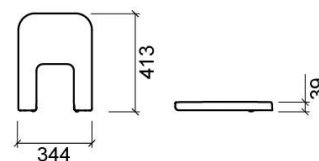

Advance bidet cover - White

Ref. 2274100

EAN Code. 5604815902334

Description

Discontinued product - available until permanent stock rupture.

Technical Information

Length: 413 mm

Width: 344 mm

Height: 45 mm

Weight: 1.71 kg

Collection: [Advance](#)

Product type: Seats and covers

Product Format: Rectangular

Material: Duroplast

Features

- Stainless steel hinges
- Hinges included
- With antibacterial protection