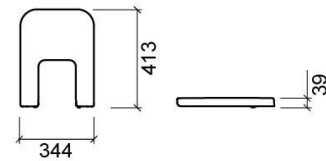

Advance bidet cover - White

Ref. 2274100

EAN Code. 5604815902334

Technical Information

Length: 413 mm

Width: 344 mm

Height: 45 mm

Weight: 1.71 kg

413x344x45 mm

Ref. 2274106

EAN Code. 5604815905991

Weight: 1.71 kg

Downloads

Cleaning Manuals

Cleaning Manual (PDF) ,

2D & 3D Files