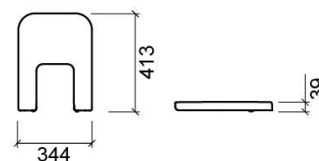

Advance bidet cover - White

Ref. 2274100

EAN Code. 5604815902334

Description

Discontinued product - available until permanent stock rupture.

Technical Information

Length: 413 mm

Width: 344 mm

Height: 45 mm

Weight: 1.71 kg

Collection: [Advance](#)

Product type: Seats and covers

Product Format: Rectangular

Material: Duroplast

Features

- Stainless steel hinges
- Hinges included
- With antibacterial protection

Variations

Black (Discontinued)

413x344x45 mm

Ref. 2274106

EAN Code. 5604815905991

Weight: 1.71 kg

Downloads

Cleaning Manuals