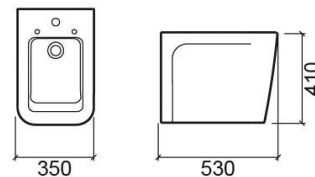

Advance bidet with holes for cover - White

Ref. 127415004

EAN Code. 5604815314540

Description

Discontinued product - available until permanent stock rupture.

Technical Information

Length: 530 mm

Width: 350 mm

Height: 410 mm

Weight: 27.60 kg

Collection: [Advance](#)

Product type: Bidets

Style: Contemporary

Product Format: Rectangular

Material: Ceramic

Installation type: Floor

Features

- With overflow ring
- With tap hole
- Compatible with cover
- Side fixings
- Fixing kit included
- Back-to-wall bidet