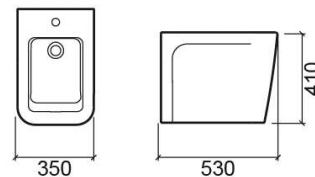

Advance bidet - White

Ref. 127410004

EAN Code. 5604815121766

Description

Discontinued product - available until permanent stock rupture.

Technical Information

Length: 530 mm

Width: 350 mm

Height: 410 mm

Weight: 27.60 kg

Collection: [Advance](#)

Product type: Bidets

Style: Contemporary

Product Format: Rectangular

Material: Ceramic

Installation type: Floor

Features

- With overflow ring
- With tap hole
- Side fixings
- Fixing kit included
- Back-to-wall bidet

Variations

Black (Discontinued)

530x350x410 mm

Ref. 127410064

EAN Code. 5604815316858

Weight: 27.60 kg