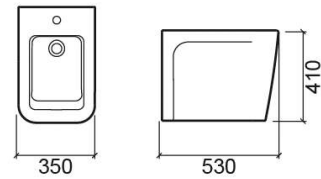

Advance bidet - White

Ref. 127410004

EAN Code. 5604815121766

Technical Information

Length: 530 mm

Width: 350 mm

Height: 410 mm

Weight: 27.60 kg

Variations

Black (Discontinued)

530x350x410 mm

Ref. 127410064

EAN Code. 5604815316858

Weight: 27.60 kg

Downloads

Cleaning Manuals