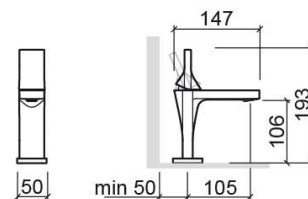

## Technical Information

Length: 147 mm

Width: 50 mm

Height: 193 mm

Weight: 1.58 kg

Collection: [Line 42](#)

Product type: Taps

Style: Contemporary

## Features

- Flow rate at 3 Bar - 7.8L/min
- Fixing kit included
- Hot & cold flexible connectors included
- Single lever mixer
- Waste not included

## Variations

Copper  
147x50x193 mm

Ref. 555030196  
EAN Code. 5604815615838  
Weight: 1.58 kg

Chrome  
147x50x193 mm

Ref. 555030111  
EAN Code. 5604815611847  
Weight: 1.58 kg

Gold  
147x50x193 mm

Ref. 555030112  
EAN Code. 5604815615821  
Weight: 1.58 kg

Graphite  
147x50x193 mm

Ref. 555030103  
EAN Code. 5604815615845  
Weight: 1.58 kg

Nickel  
147x50x193 mm

Ref. 5550301B3  
EAN Code. 5604815615814  
Weight: 1.58 kg

Matte Black and Chrome  
147x50x193 mm