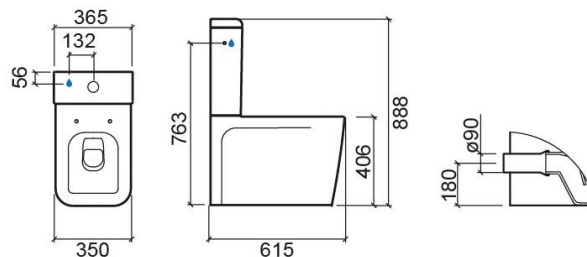

Advance HO close coupled toilet - White

Ref. 127024004

EAN Code. 5604815121872

Description

Discontinued product - available until permanent stock rupture.

Technical Information

Length: 615 mm

Width: 350 mm

Height: 428 mm

Weight: 36 kg

Collection: [Advance](#)

Product type: Toilets

Style: Contemporary

Product Format: Rectangular

Material: Ceramic

Installation type: Floor

Features

- Horizontal outlet
- Back-to-wall
- Side fixings
- Fixing kit included
- Trap not included