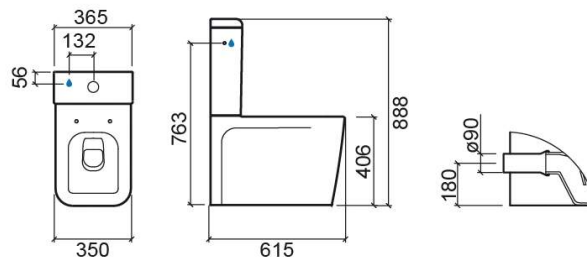

Advance HO close coupled toilet - White

Ref. 127024004

EAN Code. 5604815121872

Description

Discontinued product - available until permanent stock rupture.

Technical Information

Length: 615 mm

Width: 350 mm

Height: 428 mm

Weight: 36 kg

Collection: [Advance](#)

Product type: Toilets

Style: Contemporary

Product Format: Rectangular

Material: Ceramic

Installation type: Floor

Features

- Horizontal outlet
- Back-to-wall
- Side fixings
- Fixing kit included
- Trap not included

Variations

Black (Discontinued)

615x350x428 mm

Ref. 127024064

EAN Code. 5604815318494

Weight: 36 kg