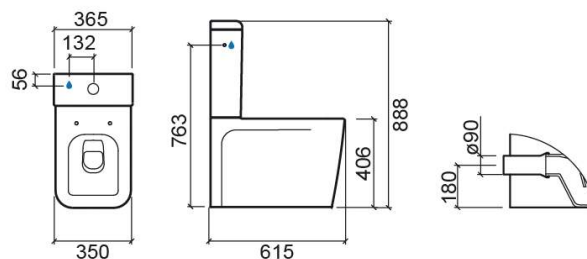

Advance HO close coupled toilet - White

Ref. 127024004

EAN Code. 5604815121872

Technical Information

Length: 615 mm

Width: 350 mm

Height: 428 mm

Weight: 36 kg

Variations

Black (Discontinued)

615x350x428 mm

Ref. 127024064

EAN Code. 5604815318494

Weight: 36 kg

Downloads

Cleaning Manuals