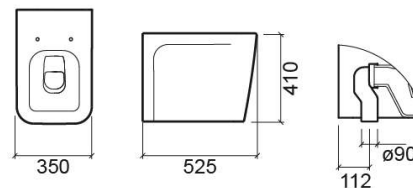

Advance HO low level toilet - White

Ref. 127012004

EAN Code. 5604815121735

Description

Discontinued product - available until permanent stock rupture.

Technical Information

Length: 525 mm

Width: 350 mm

Height: 410 mm

Weight: 35.1 kg

Collection: [Advance](#)

Product type: Toilets

Style: Contemporary

Product Format: Rectangular

Material: Ceramic

Installation type: Floor

Features

- Horizontal outlet
- Back-to-wall
- Side fixings
- Fixing kit included
- Trap not included

Variations

Black (Discontinued)

525x350x410 mm

Ref. 127012064

EAN Code. 5604815318531

Weight: 35.1 kg