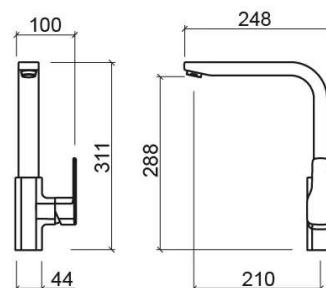

Advance kitchen mixer with EcoSpot and Cold Open - Chrome

Ref. 527303111

EAN Code. 5604815614503

Description

Equipped with a cartridge that allows the opening of the in handle two positions: half opening and full opening.

Technical Information

Length: 248 mm

Width: 100 mm

Height: 311 mm

Weight: 2.10 kg

Collection: Advance

Product type: Kitchen taps

Material: Brass

Features

- Flow rate at 3 Bar - 8° 6L/min and 25° 12L/min
- With swivel spout
- With ColdOpen system
- With EcoSpot system
- Fixing kit included
- Kitchen tap hole Ø35mm

Downloads

Videos

[Cold Open technology mixer \(JPG\)](#) ,