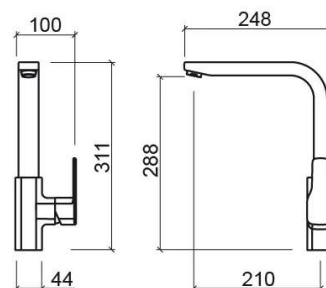

Advance kitchen mixer with EcoSpot and Cold Open - Chrome

Ref. 527303111

EAN Code. 5604815614503

Description

Equipped with a cartridge that allows the handle to be opened in two positions: semi-open and fully open.

Technical Information

Length: 248 mm

Width: 100 mm

Height: 311 mm

Weight: 2.10 kg

Collection: [Advance](#)

Product type: Kitchen taps

Material: Brass

Features

- Flow rate at 3 Bar - 8° 6L/min and 25° 12L/min
- With swivel spout
- With ColdOpen system
- With EcoSpot system
- Fixing kit included
- Kitchen tap hole Ø35mm

Downloads

Videos

Cold Open technology mixer (JPG) ,