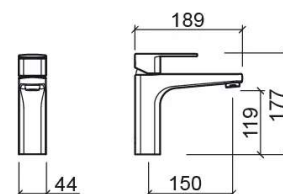

Advance long spout basin mixer with EcoSpot and Cold Open - Chrome

Ref. 527733111

EAN Code. 5604815614459

Technical Information

Length: 189 mm

Width: 44 mm

Height: 177 mm

Weight: 1.80 kg

Collection: Advance

Product type: Taps

Style: Contemporary

Material: Brass; ZAMAK

Installation type: Basin shelf

Features

- With ColdOpen system
- With EcoSpot system
- Fixing kit included
- Hot & cold flexible connectors included
- Single lever mixer
- Waste not included
- Flow rate at 3 Bar - 4L/min to 6L/min