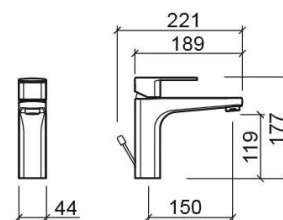

Advance long spout basin mixer with EcoSpot and waste - Chrome

Ref. 527730011

EAN Code. 5604815614442

Technical Information

Length: 221 mm

Width: 44 mm

Height: 177 mm

Weight: 2022-02-18 00:00:00 kg

Collection: Advance

Product type: Taps

Style: Contemporary

Material: Brass; ZAMAK

Installation type: Basin shelf

Features

- With EcoSpot system
- Fixing kit included
- Hot & cold flexible connectors included
- Single lever mixer
- Automatic outlet valve included
- Flow rate at 3 Bar - 4L/min to 6L/min