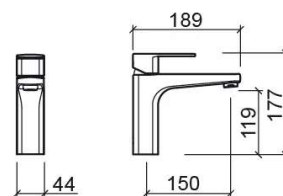

Advance long spout basin mixer with EcoSpot - Chrome

Ref. 527730111

EAN Code. 5604815614435

Technical Information

Length: 189 mm

Width: 44 mm

Height: 177 mm

Weight: 1.81 kg

Collection: Advance

Product type: Taps

Style: Contemporary

Material: Brass; ZAMAK

Installation type: Basin shelf

Features

- With EcoSpot system
- Fixing kit included
- Hot & cold flexible connectors included
- Single lever mixer
- Waste not included
- Flow rate at 3 Bar - 4L/min to 6L/min