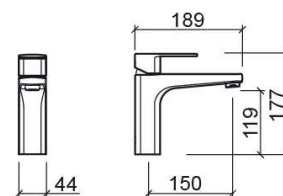

Advance long spout basin mixer with EcoSpot - Chrome

Ref. 527730111

EAN Code. 5604815614435

Technical Information

Length: 189 mm

Width: 44 mm

Height: 177 mm

Weight: 1.81 kg

Collection: Advance

Product type: Taps

Style: Contemporary

Material: Brass; ZAMAK

Installation type: Basin shelf

Features

- With EcoSpot system
- Fixing kit included
- Hot & cold flexible connectors included
- Single lever mixer
- Waste not included
- Flow rate at 3 Bar - 4L/min to 6L/min