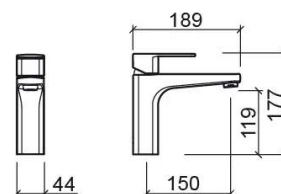

## Technical Information

Length: 189 mm

Width: 44 mm

Height: 177 mm

Weight: 1.81 kg

Collection: Advance

Product type: Taps

Style: Contemporary