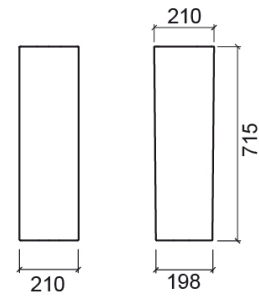

Advance pedestal - White

Discontinued

Ref. 127200004

EAN Code. 5604815318470

Description

Discontinued product - available until permanent stock rupture.

Technical Information

Length: 210 mm

Width: 210 mm

Height: 715 mm

Weight: 15.8 kg

Collection: [Advance](#)

Product type: Basins

Material: Ceramic

Installation type: Floor