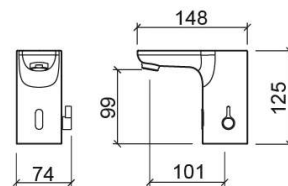

Advance sensor basin mixer - Chrome

Ref. 527039111

EAN Code. 5604815616514

Technical Information

Length: 148 mm

Width: 74 mm

Height: 125 mm

Weight: 2.39 kg

Collection: [Advance](#)

Product type: Taps

Style: Contemporary

Material: Brass

Installation type: Basin shelf

Features

- Flow rate at 3 Bar - 7.1L/min
- Fixing kit included
- Hot & cold flexible connectors and electrical spare part box included
- Sensor mixer
- Batteries not included
- Power supply - 6V transformer and/or 4 AA batteries