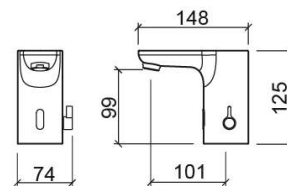

Advance sensor basin mixer - Chrome

Ref. 527039111

EAN Code. 5604815616514

Technical Information

Length: 148 mm

Width: 74 mm

Height: 125 mm

Weight: 2.39 kg

Collection: [Advance](#)

Product type: Taps

Style: Contemporary

Material: Brass

Installation type: Basin shelf

Features

- Flow rate at 3 Bar - 7.1L/min
- Fixing kit included
- Hot & cold flexible connectors and electrical spare part box included
- Sensor mixer
- Batteries not included
- Power supply - 6V transformer and/or 4 AA batteries