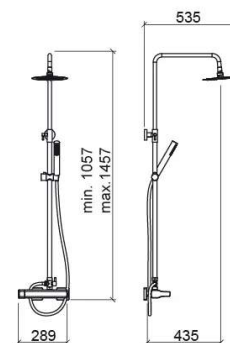

Advance shower kit - Chrome

Ref. 527670111

EAN Code. 5604815616163

Technical Information

Length: 535 mm

Width: 289 mm

Height: 1457 mm

Weight: 5.35 kg

Collection: [Advance](#)

Product type: Kits, rails and hand showers

Style: Contemporary

Product Format: Round

Material: ABS; Brass

Installation type: Wall mounted

Features

- Flow rate at 3 Bar - 12L/min
- With height-adjustable, swivel shower side rail and wall bracket
- With EcoSpot system
- Contents of the kit - Advance mixer, Duo hand shower, shower head and 1.70m shower hose
- Fixing kit included