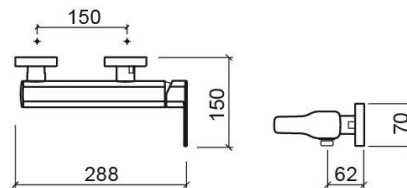

Advance shower valve - Chrome

Ref. 527070111

EAN Code. 5604815614725

Technical Information

Length: 150 mm

Width: 288 mm

Height: 70 mm

Weight: 2.31 kg

Collection: [Advance](#)

Product type: Taps

Style: Contemporary

Material: Brass; ZAMAK

Installation type: Wall mounted

Features

- Single lever mixer
- Flow rate at 3 Bar - 6.6L/min to 9L/min

Downloads