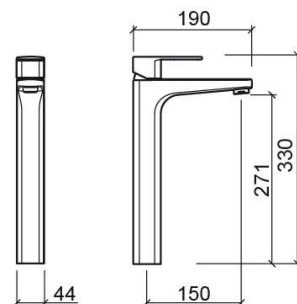

Advance tall basin mixer with EcoSpot - Chrome

Ref. 527430111

EAN Code. 5604815614473

Technical Information

Length: 190 mm

Width: 44 mm

Height: 330 mm

Weight: 2.65 kg

Collection: Advance

Product type: Taps

Style: Contemporary

Material: Brass; ZAMAK

Installation type: Basin shelf

Features

- With EcoSpot system
- Fixing kit included
- Hot & cold flexible connectors included
- Single lever mixer
- Waste not included
- Flow rate at 3 Bar - 4L/min to 6L/min