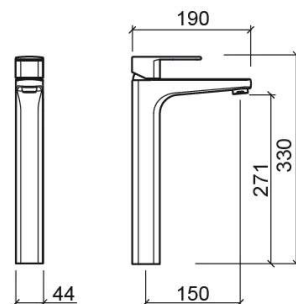

Advance tall basin mixer with EcoSpot and Cold Open - Chrome

Ref. 527433111

EAN Code. 5604815614480

Technical Information

Length: 190 mm

Width: 44 mm

Height: 330 mm

Weight: 2.65 kg

Collection: Advance

Product type: Taps

Style: Contemporary

Material: Brass; ZAMAK

Installation type: Basin shelf

Features

- With ColdOpen system
- With EcoSpot system
- Fixing kit included
- Hot & cold flexible connectors included
- Single lever mixer
- Waste not included
- Flow rate at 3 Bar - 4L/min to 6L/min