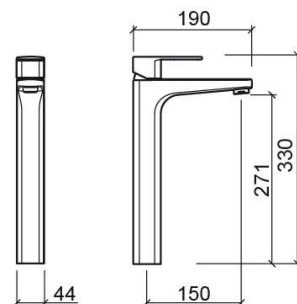

Advance tall basin mixer with EcoSpot and Cold Open - Chrome

Ref. 527433111

EAN Code. 5604815614480

Technical Information

Length: 190 mm

Width: 44 mm

Height: 330 mm

Weight: 2.65 kg

Collection: Advance

Product type: Taps

Style: Contemporary

Material: Brass; ZAMAK

Installation type: Basin shelf

Features

- With ColdOpen system
- With EcoSpot system
- Fixing kit included
- Hot & cold flexible connectors included
- Single lever mixer
- Waste not included
- Flow rate at 3 Bar - 4L/min to 6L/min