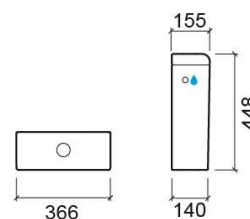

# Advance toilet cistern with side water supply - White

Ref. 127113004LM

EAN Code. 5604815314847

## Technical Information

Length: 366 mm

Width: 140 mm

Height: 448 mm

Weight: 16.40 kg

Collection: Advance

Product type: Cisterns

Material: Ceramic

## Features

- Dual flush
- Left/right water supply
- Fixing kit included
- Flush mechanism included
- Flush volume - 3/6Lpf

Variations

---

Black (Discontinued)

366x140x448 mm

Ref. 127113064LM

EAN Code. 5604815327984

Weight: 16.40 kg