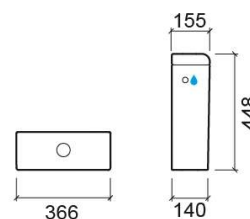

Advance toilet cistern with side water supply - White

Ref. 127113004LM

EAN Code. 5604815314847

Technical Information

Length: 366 mm

Width: 140 mm

Height: 448 mm

Weight: 16.40 kg

Variations

Black (Discontinued)

366x140x448 mm

Ref. 127113064LM

EAN Code. 5604815327984

Weight: 16.40 kg

Downloads

Cleaning Manuals