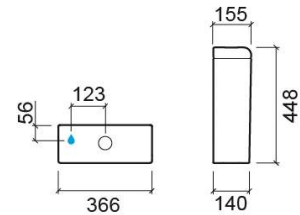

Advance toilet cistern - White

Ref. 127111004LM

EAN Code. 5604815314830

Technical Information

Length: 366 mm

Width: 140 mm

Height: 448 mm

Weight: 16.40 kg

Variations

Black (Discontinued)

366x140x448 mm

Ref. 127111064LM

EAN Code. 5604815321739

Weight: 16.40 kg

Downloads

Cleaning Manuals