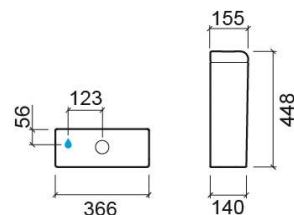

Advance toilet cistern - White

Ref. 127111004LM

EAN Code. 5604815314830

Description

Discontinued product - available until permanent stock rupture.

Technical Information

Length: 366 mm

Width: 140 mm

Height: 448 mm

Weight: 16.40 kg

Collection: [Advance](#)

Product type: Cisterns

Material: Ceramic

Installation type: Exterior

Features

- Dual flush
- Bottom left water supply
- Fixing kit included
- Flush mechanism included
- Flush volume - 3/6Lpf

Variations

Black (Discontinued)

366x140x448 mm

Ref. 127111064LM

EAN Code. 5604815321739

Weight: 16.40 kg

Downloads

Cleaning Manuals