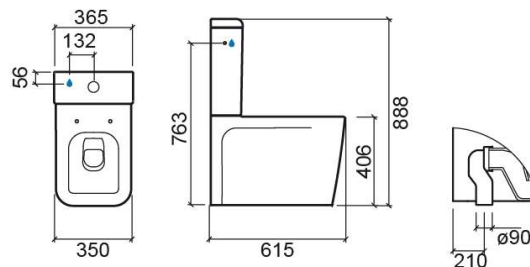

Advance VO close coupled toilet - White

Ref. 127023004

EAN Code. 5604815121865

Technical Information

Length: 615 mm

Width: 350 mm

Height: 428 mm

Weight: 36 kg

Variations

Black (Discontinued)

615x350x428 mm

Ref. 127023064

EAN Code. 5604815316551

Weight: 36 kg

Downloads

Cleaning Manuals