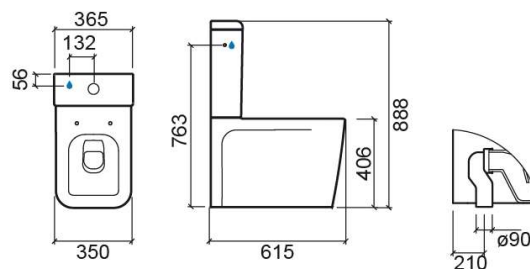

Advance VO close coupled toilet - White

Ref. 127023004

EAN Code. 5604815121865

Description

Discontinued product - available until permanent stock rupture.

Technical Information

Length: 615 mm

Width: 350 mm

Height: 428 mm

Weight: 36 kg

Collection: [Advance](#)

Product type: Toilets

Style: Contemporary

Product Format: Rectangular

Material: Ceramic

Installation type: Floor

Features

- Vertical outlet
- Back-to-wall
- Side fixings
- Fixing kit included
- Trap included

Variations

Black (Discontinued)

615x350x428 mm

Ref. 127023064

EAN Code. 5604815316551

Weight: 36 kg