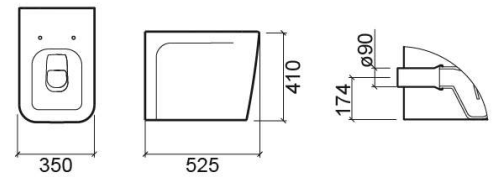

### Technical Information

Length: 525 mm

Width: 350 mm

Height: 410 mm

Weight: 35.1 kg

Collection: [Advance](#)

Product type: Toilets

Style: Contemporary

Product Format: Rectangular

Material: Ceramic

Installation type: Floor

Weight: 35.1 kg