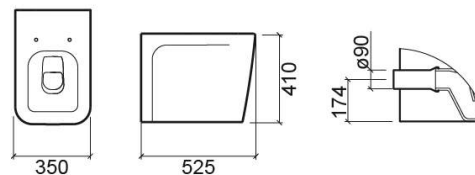

Advance VO low level toilet - White

Ref. 127011004

EAN Code. 5604815121728

Description

Discontinued product - available until permanent stock rupture.

Technical Information

Length: 525 mm

Width: 350 mm

Height: 410 mm

Weight: 35.1 kg

Collection: [Advance](#)

Product type: Toilets

Style: Contemporary

Product Format: Rectangular

Material: Ceramic

Installation type: Floor

Features

- Vertical outlet
- Back-to-wall
- Side fixings
- Fixing kit included
- Trap included

Variations

Black (Discontinued)

525x350x410 mm

Ref. 127011064

EAN Code. 5604815318524

Weight: 35.1 kg