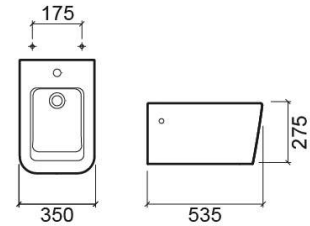

Advance wall hung bidet - White

Ref. 127450004

EAN Code. 5604815121834

Technical Information

Length: 535 mm

Width: 350 mm

Height: 275 mm

Weight: 20.1 kg

Variations

Black (Discontinued)

535x350x275 mm

Ref. 127450064

EAN Code. 5604815316995

Weight: 20.1 kg

Downloads

Cleaning Manuals