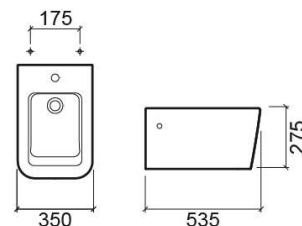

Advance wall hung bidet - White

Ref. 127450004

EAN Code. 5604815121834

Description

Discontinued product - available until permanent stock rupture.

Technical Information

Length: 535 mm

Width: 350 mm

Height: 275 mm

Weight: 20.1 kg

Collection: Advance

Product type: Bidets

Style: Contemporary

Product Format: Rectangular

Material: Ceramic

Installation type: Wall hung

Features

- With overflow ring
- With tap hole
- Side fixings
- Fixing kit included