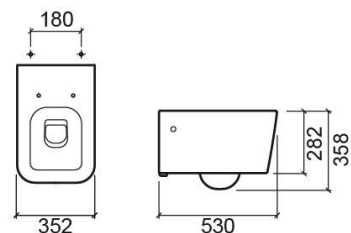

Advance wall hung toilet - White

Ref. 127032004

EAN Code. 5604815121827

Description

Discontinued product - available until permanent stock rupture.

Features

- Side fixings
- Fixing kit included

Technical Information

Length: 530 mm

Width: 352 mm

Height: 358 mm

Weight: 26.5 kg

Collection: [Advance](#)

Product type: Toilets

Style: Contemporary

Product Format: Rectangular

Material: Ceramic

Installation type: Wall hung