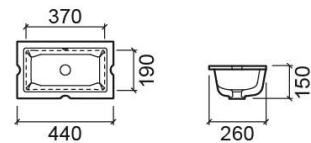

### Technical Information

Length: 440 mm

Width: 190 mm

Height: 150 mm

Weight: 3.00 kg

Collection: [Agres](#)

Product type: Basins

Style: Traditional

Product Format: Rectangular

Material: Ceramic

Installation type: Undermount