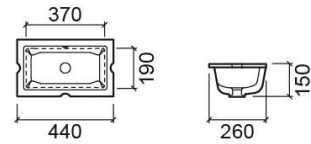

### Technical Information

Length: 440 mm

Width: 190 mm

Height: 150 mm

Weight: 3.00 kg

Collection: [Agres](#)

Product type: Basins

Style: Traditional

Product Format: Rectangular

Material: Ceramic

Installation type: Undermount