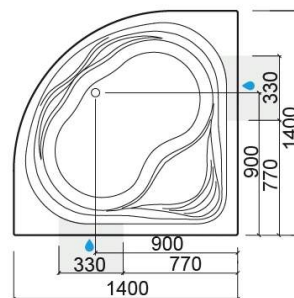

Agres bath with TOP whirlpool system, right - White and Chrome

Ref. 8474011100

EAN Code. 5604815421125

Technical Information

Length: 1400 mm

Width: 1400 mm

Height: 456 mm

Weight: 76.00 kg

Collection: Agres

Product type: Baths

Style: Traditional

Product Format: Angular

Material: Acrylic

Installation type: Corner

Features

- With TOP whirlpool system
- Pump position - right
- Waste included