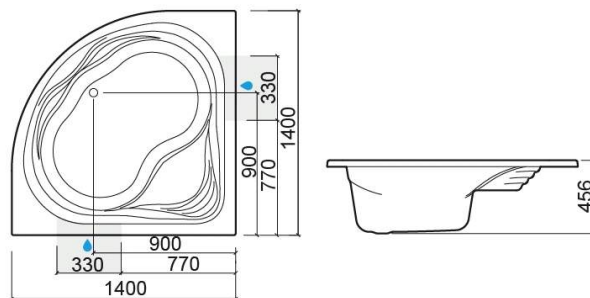

Agres bath with TOP whirlpool system, left - White and Chrome

Ref. 8474021100

EAN Code. 5604815435641

Technical Information

Length: 1400 mm

Width: 1400 mm

Height: 456 mm

Weight: 76.00 kg

Collection: Agres

Product type: Baths

Style: Traditional

Product Format: Angular

Material: Acrylic

Installation type: Corner

Features

- With TOP whirlpool system
- Pump position - left
- Waste included