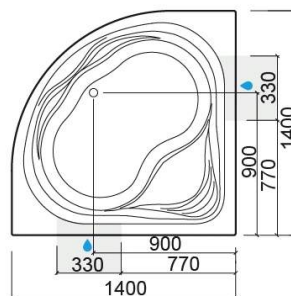

Agres bath with TOP whirlpool system, right - White and Chrome

Ref. 8474011100

EAN Code. 5604815421125

Technical Information

Length: 1400 mm

Width: 1400 mm

Height: 456 mm

Weight: 76.00 kg

Collection: Agres

Product type: Baths

Style: Traditional

Product Format: Angular

Material: Acrylic

Installation type: Corner

Features

- With TOP whirlpool system
- Pump position - right
- Waste included