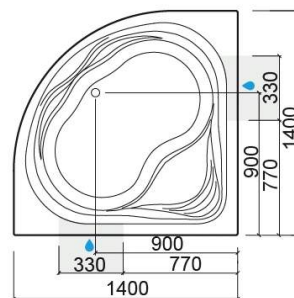

### Technical Information

Length: 1400 mm

Width: 1400 mm

Height: 456 mm

Weight: 76.00 kg

Collection: Agres

Product type: Baths

Style: Traditional

Product Format: Angular

Material: Acrylic

Installation type: Corner