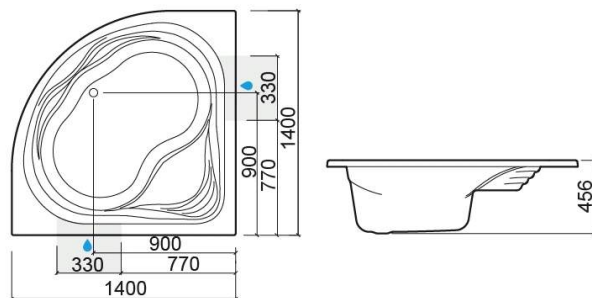

Agres bath with X90 whirlpool system, left - White

Ref. 8274021100

EAN Code. 5604815421637

Description

Agres 140x140cm bath

Technical Information

Length: 1400 mm

Width: 1400 mm

Height: 456 mm

Weight: 60.5 kg

Collection: [Agres](#)

Product type: Baths

Style: Traditional

Product Format: Angular

Material: Acrylic

Installation type: Corner

Features

- With X90 whirlpool system
- Pump position - left
- Waste included

Variations

White and Chrome

1400x1400x456 mm

Ref. 8274021110

EAN Code. 5604815421620

Weight: 60.5 kg