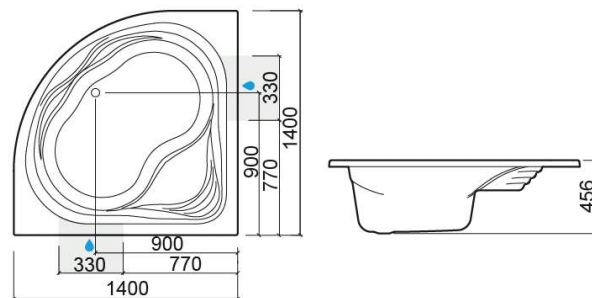

Agres bath with X90 whirlpool system, right - White

Ref. 8274011100

EAN Code. 5604815421644

Description

Agres 140x140cm bath

Technical Information

Length: 1400 mm

Width: 1400 mm

Height: 456 mm

Weight: 60.50 kg

Collection: [Agres](#)

Product type: Baths

Style: Traditional

Product Format: Angular

Material: Acrylic

Installation type: Corner

Features

- With X90 whirlpool system
- Pump position - right
- Waste included

Variations

White and Chrome

1400x1400x456 mm

Ref. 8274011110

EAN Code. 5604815421613

Weight: 60.50 kg