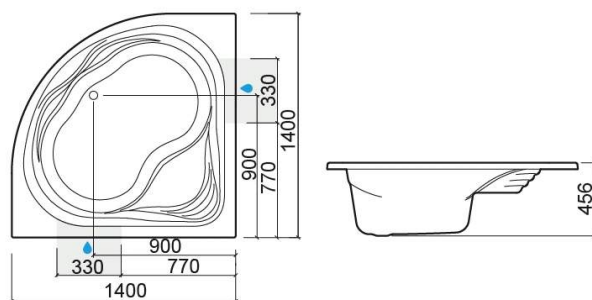

Agres bath - White

Ref. 8074000000

EAN Code. 5604815419061

Technical Information

Length: 1400 mm

Width: 1400 mm

Height: 456 mm

Weight: 30.00 kg

Collection: [Agres](#)

Product type: Baths

Style: Traditional

Product Format: Angular

Material: Acrylic

Installation type: Corner

Features

- Waste not included