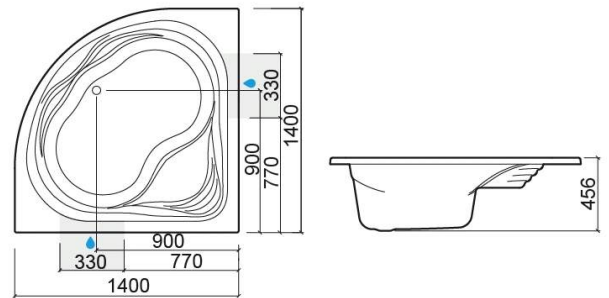

### Technical Information

Length: 1400 mm

Width: 1400 mm

Height: 456 mm

Weight: 30.00 kg

Collection: [Agres](#)

Product type: Baths

Style: Traditional

Product Format: Angular

Material: Acrylic

Installation type: Corner