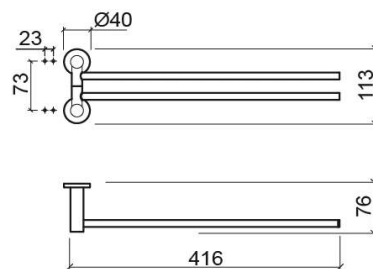

Alfa and Prestige double towel rail - Chrome

Ref. 4111411

EAN Code. 5604815800449

Technical Information

Length: 416 mm

Width: 76 mm

Height: 73 mm

Weight: 0.9 kg