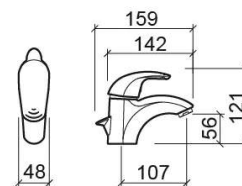

Alfa basin mixer with waste - Chrome

Ref. 500030011

EAN Code. 5604815600001

Description

Please check availability

Technical Information

Length: 159 mm

Width: 48 mm

Height: 121 mm

Weight: 1.90 kg

Collection: [Alfa](#)

Product type: Taps

Style: Contemporary

Material: Brass

Installation type: Basin shelf

Features

- Flow rate at 3 Bar - 15L/min
- Fixing kit included
- Hot & cold flexible connectors included
- Single lever mixer
- Automatic outlet valve included