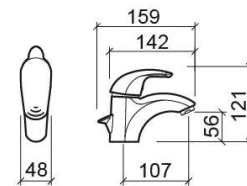

Alfa basin mixer with waste - Chrome

Ref. 500030011

EAN Code. 5604815600001

Description

Please check availability

Technical Information

Length: 159 mm

Width: 48 mm

Height: 121 mm

Weight: 1.90 kg

Collection: Alfa

Product type: Taps

Style: Contemporary

Material: Brass

Installation type: Basin shelf

Features